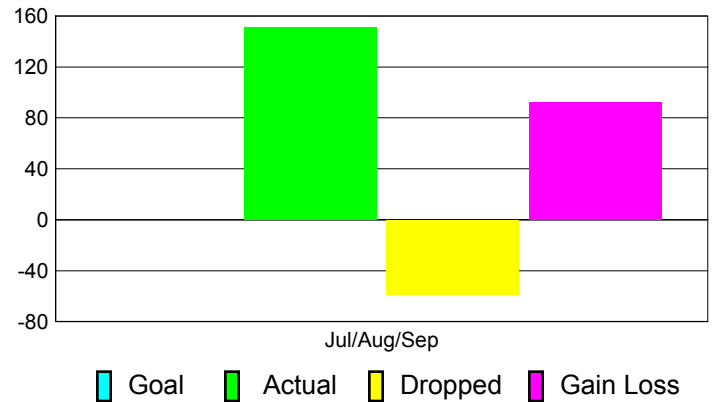

### YTD Status Quo Clubs 2012-2013

Status Quo Clubs Compared to Status Quo Members

## MEMBERSHIP

**Membership Results  
2012-2013**

**Membership  
2011-2012**

Month	Net Memb Goal	Actual New Memb	Actual Dropped Memb	Gain/Loss of Memb	Gain/Loss of Memb
Jul/Aug/Sep		151	-59	92	76
<b>Totals</b>		<b>151</b>	<b>-59</b>	<b>92</b>	<b>76</b>

### Membership Results 2012-2013

Goal, New, Dropped, Gain/Loss

### Comparison of Membership Gain/Loss

Current Year Compared to the Previous Year