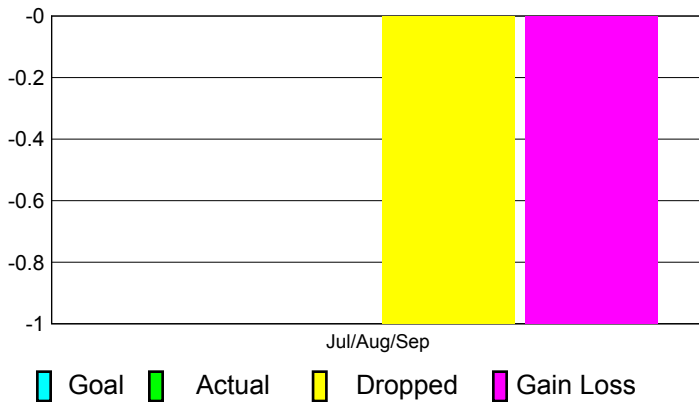

## CLUBS

**Club Results  
2012-2013**

**Clubs  
2011-2012**

Month	New Club Goal	Actual New Clubs	Actual Dropped Clubs	Gain/Loss of Clubs	Gain/Loss of Clubs
Jul/Aug/Sep		0	-1	-1	0
<b>Totals</b>		<b>0</b>	<b>-1</b>	<b>-1</b>	<b>0</b>

### Club Results 2012-2013

Goal, New, Dropped, Gain/Loss

### Comparison of Club Gain/Loss

Current Year Compared to the Previous Year