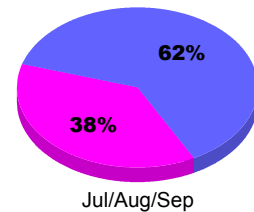

Jul/Aug/Sep

Male Female